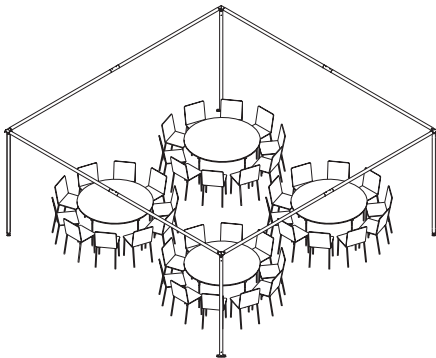

PEAK MARQUEE TENT MQ20H

TOTAL AREA: 400 sq. ft. / 37.2 sq. m.

20 Persons
20 sqf per person

32 Persons
12.5 sqf per person

32 Persons
12.5 sqf per person

40 Persons
10 sqf per person

44 Persons
9.1 sqf per person