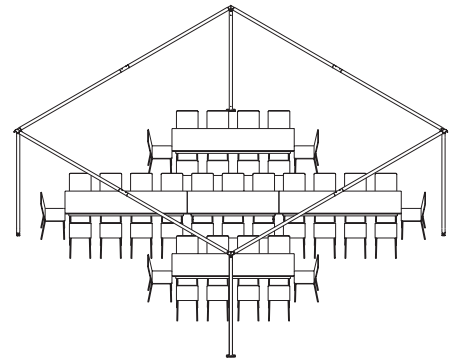

PEAK MARQUEE TENT MQ20H

TOTAL AREA: 400 sq. ft. / 37.2 sq. m.

20 Persons
20 sqf per person

32 Persons
12.5 sqf per person

32 Persons
12.5 sqf per person

40 Persons
10 sqf per person

44 Persons
9.1 sqf per person