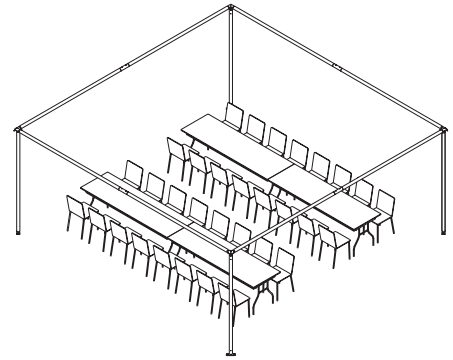

PEAK MARQUEE TENT MQ20H

TOTAL AREA: 400 sq. ft. / 37.2 sq. m.

20 Persons
20 sqf per person

32 Persons
12.5 sqf per person

32 Persons
12.5 sqf per person

40 Persons
10 sqf per person

44 Persons
9.1 sqf per person