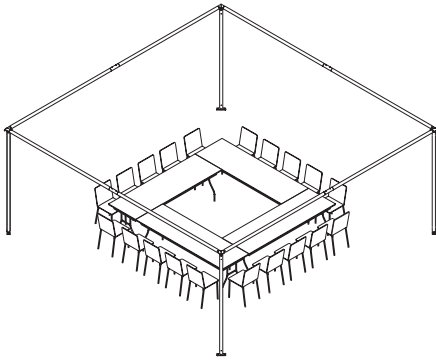

PEAK MARQUEE TENT MQ20H

TOTAL AREA: 400 sq. ft. / 37.2 sq. m.

20 Persons
20 sqf per person

32 Persons
12.5 sqf per person

32 Persons
12.5 sqf per person

40 Persons
10 sqf per person

44 Persons
9.1 sqf per person