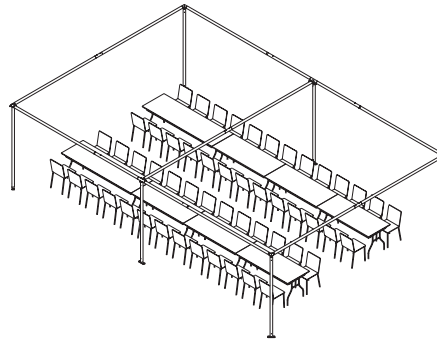

PEAK MARQUEE TENT MQ2030T

TOTAL AREA: 600 sq. ft. / 55.7 sq. m.

32 Persons
18.75 sqf per person

48 Persons
12.5 sqf per person

48 Persons
12.5 sqf per person

52 Persons
11.5 sqf per person

60 Persons
10 sqf per person

68 Persons
8.8 sqf per person