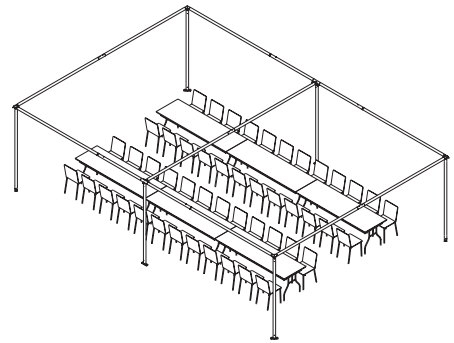

PEAK MARQUEE TENT MQ2030T

TOTAL AREA: 600 sq. ft. / 55.7 sq. m.

32 Persons
18.75 sqf per person

48 Persons
12.5 sqf per person

48 Persons
12.5 sqf per person

52 Persons
11.5 sqf per person

60 Persons
10 sqf per person

68 Persons
8.8 sqf per person